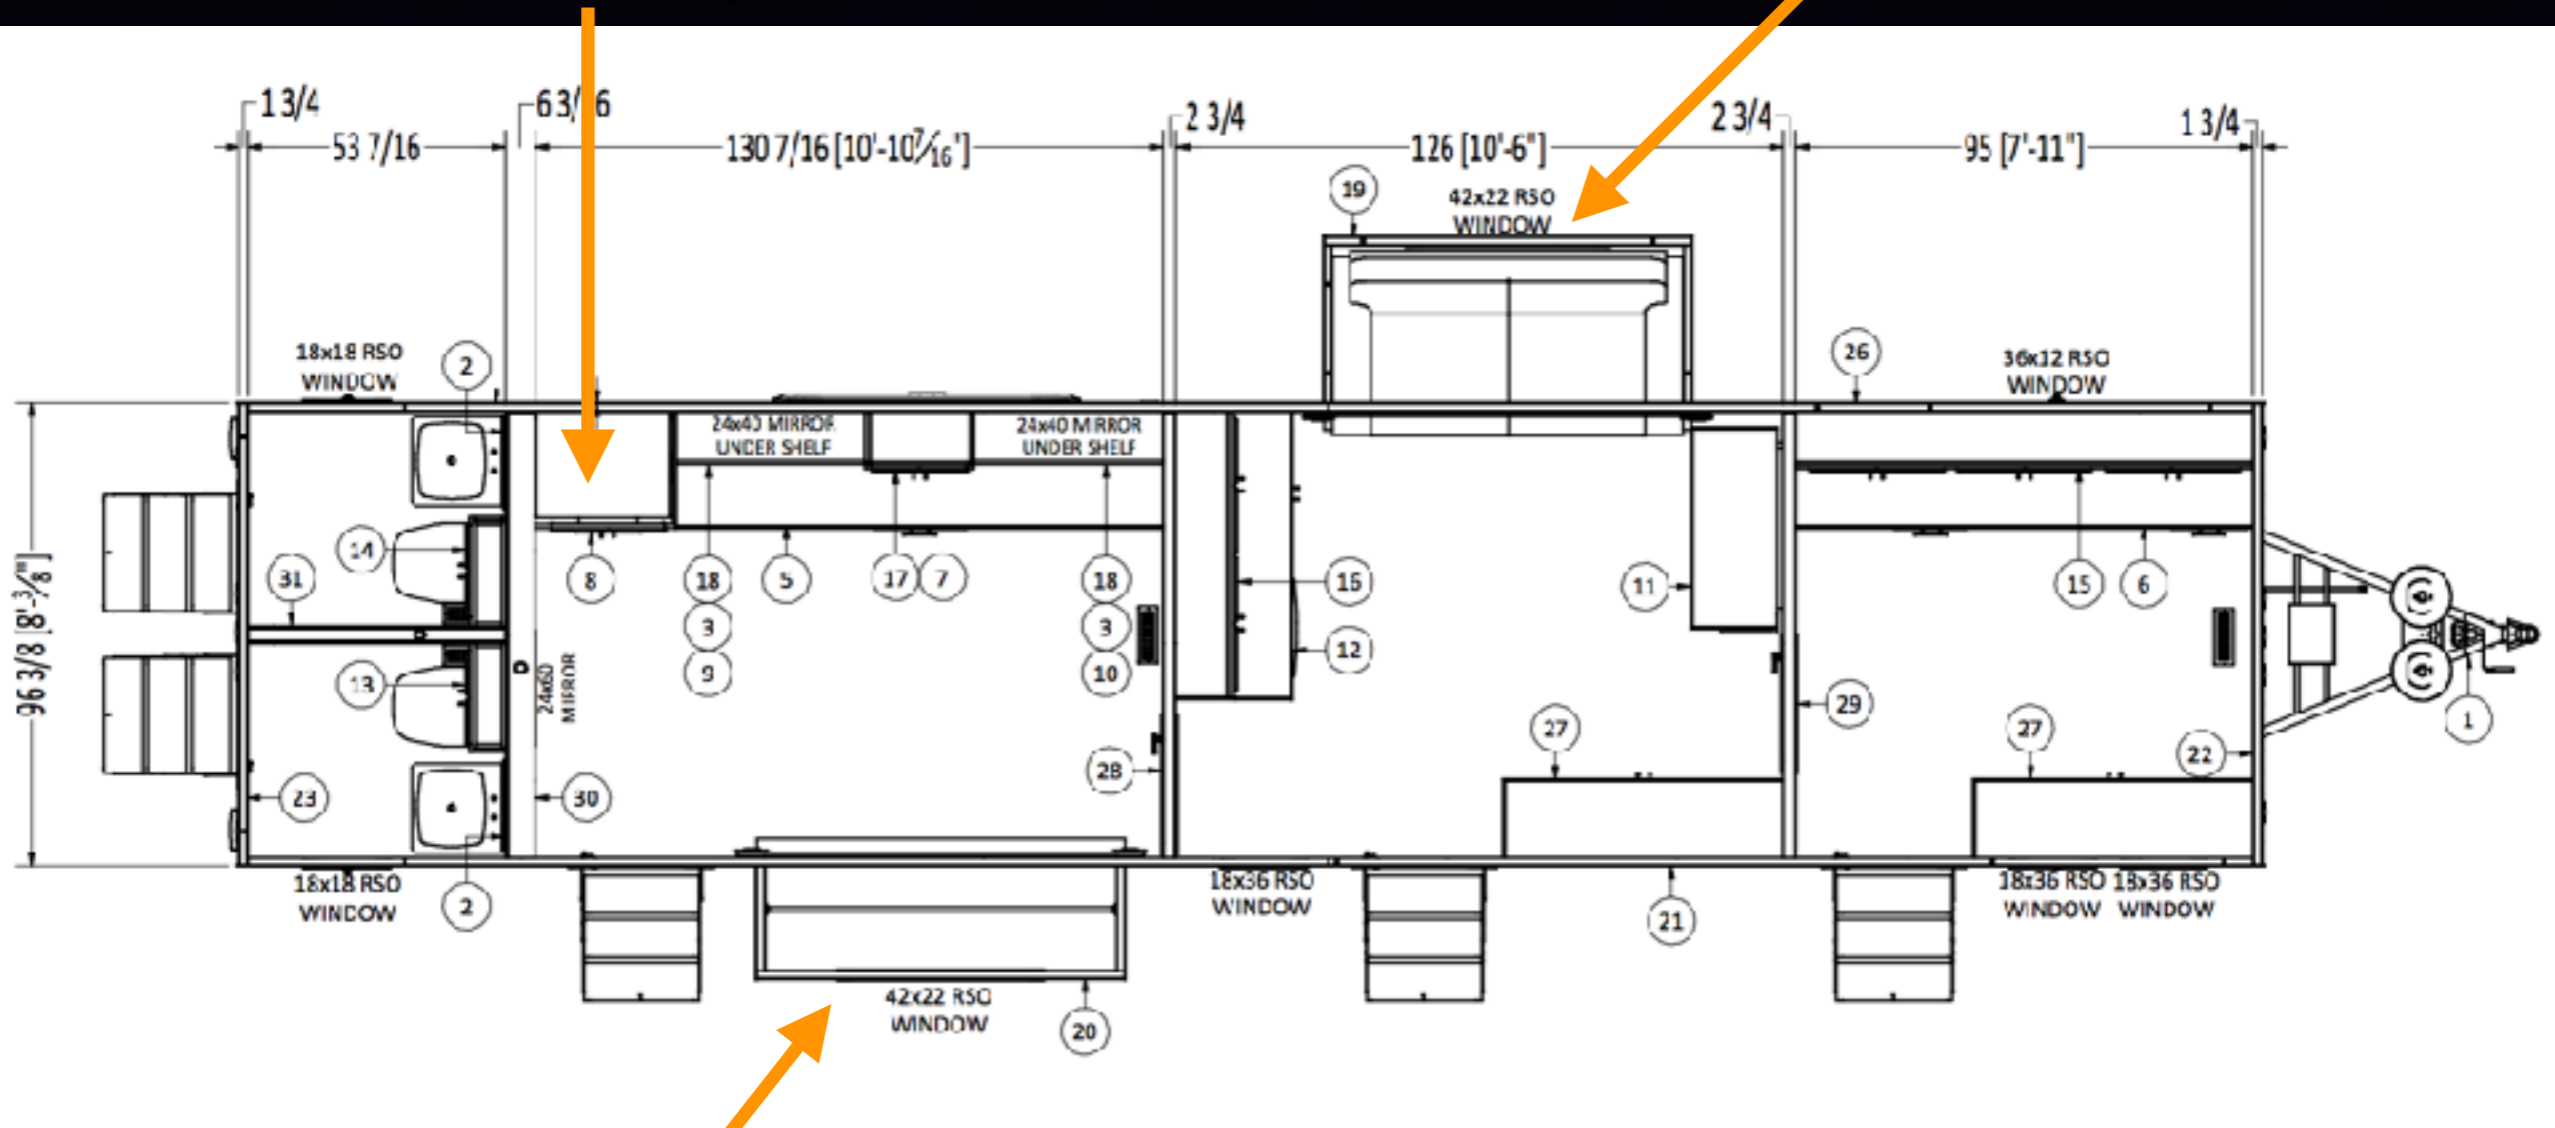

Floor Plan

Wash Sink

Slider 1

Slider 2